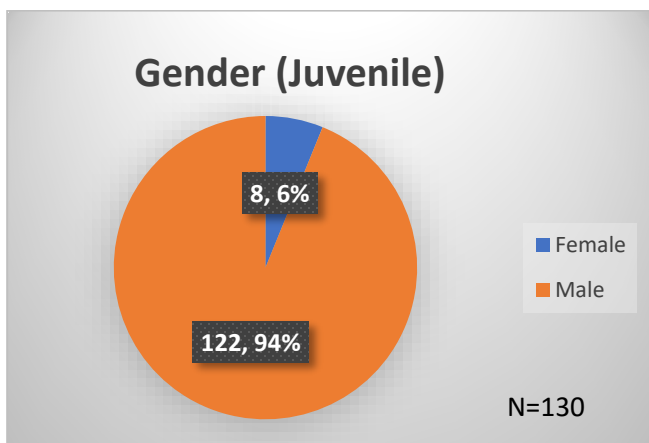

Daily Data Dashboard – August 2, 2023

Demographics for JTDC Population

Wednesday Morning Midnight Count

Total # of probation Involved youth¹: 1,271

¹ Probation Active: Any youth who is pending sentencing with an active social history, has been formally placed on probation or supervision with Cook County Juvenile Probation on the date of the report.

*Age, Gender and Race for Criminal Court population (N=1) is not represented in this report.

Data sources: cFive Supervisor – Probation Population and RMIS – JTDC Population

Daily Data Dashboard – August 2, 2023
Demographics for JTDC Population
Wednesday Morning Midnight Count