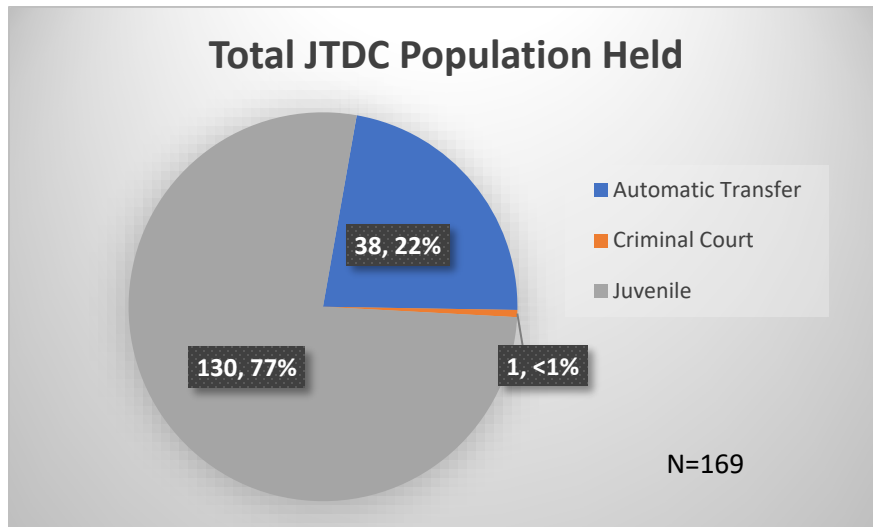

Daily Data Dashboard – August 2, 2023

Demographics for JTDC Population

Wednesday Morning Midnight Count

Total # of probation Involved youth¹: 1,271

¹ Probation Active: Any youth who is pending sentencing with an active social history, has been formally placed on probation or supervision with Cook County Juvenile Probation on the date of the report.

*Age, Gender and Race for Criminal Court population (N=1) is not represented in this report.

Data sources: cFive Supervisor – Probation Population and RMIS – JTDC Population

Daily Data Dashboard – August 2, 2023
Demographics for JTDC Population
Wednesday Morning Midnight Count