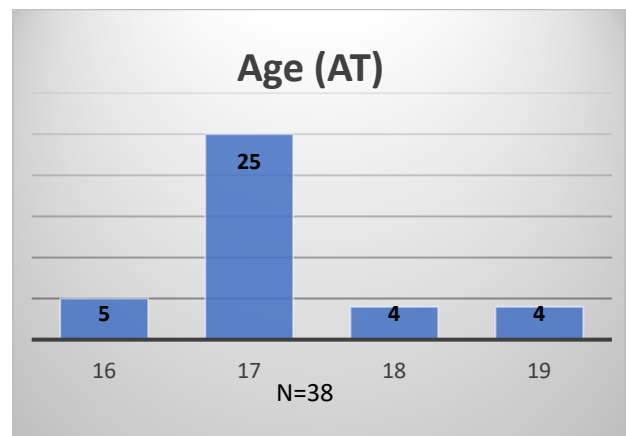

Daily Data Dashboard – August 2, 2023

Demographics for JTDC Population

Wednesday Morning Midnight Count

Total # of probation Involved youth¹: 1,271

¹ Probation Active: Any youth who is pending sentencing with an active social history, has been formally placed on probation or supervision with Cook County Juvenile Probation on the date of the report.

*Age, Gender and Race for Criminal Court population (N=1) is not represented in this report.

Data sources: cFive Supervisor – Probation Population and RMIS – JTDC Population

Daily Data Dashboard – August 2, 2023
Demographics for JTDC Population
Wednesday Morning Midnight Count