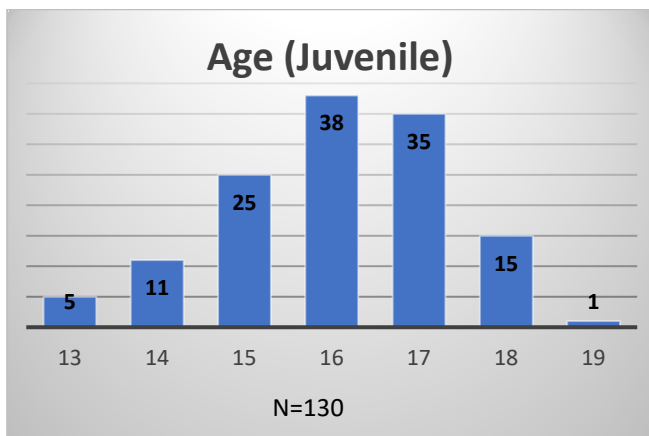

Daily Data Dashboard – August 2, 2023

Demographics for JTDC Population

Wednesday Morning Midnight Count

Total # of probation Involved youth¹: 1,271

¹ Probation Active: Any youth who is pending sentencing with an active social history, has been formally placed on probation or supervision with Cook County Juvenile Probation on the date of the report.

*Age, Gender and Race for Criminal Court population (N=1) is not represented in this report.

Data sources: cFive Supervisor – Probation Population and RMIS – JTDC Population

Daily Data Dashboard – August 2, 2023
Demographics for JTDC Population
Wednesday Morning Midnight Count