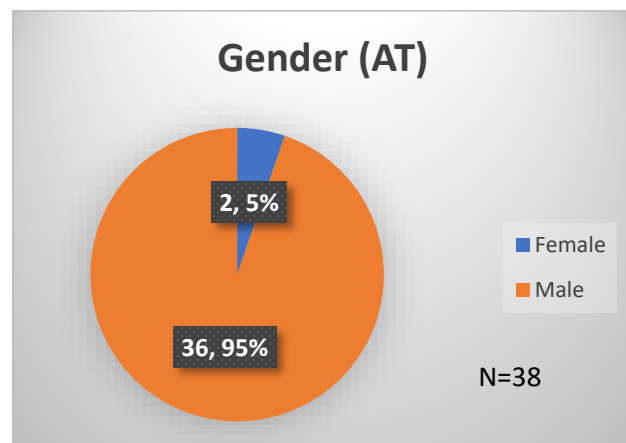

Daily Data Dashboard – August 2, 2023

Demographics for JTDC Population

Wednesday Morning Midnight Count

Total # of probation Involved youth¹: 1,271

¹ Probation Active: Any youth who is pending sentencing with an active social history, has been formally placed on probation or supervision with Cook County Juvenile Probation on the date of the report.

*Age, Gender and Race for Criminal Court population (N=1) is not represented in this report.

Data sources: cFive Supervisor – Probation Population and RMIS – JTDC Population

Daily Data Dashboard – August 2, 2023
Demographics for JTDC Population
Wednesday Morning Midnight Count